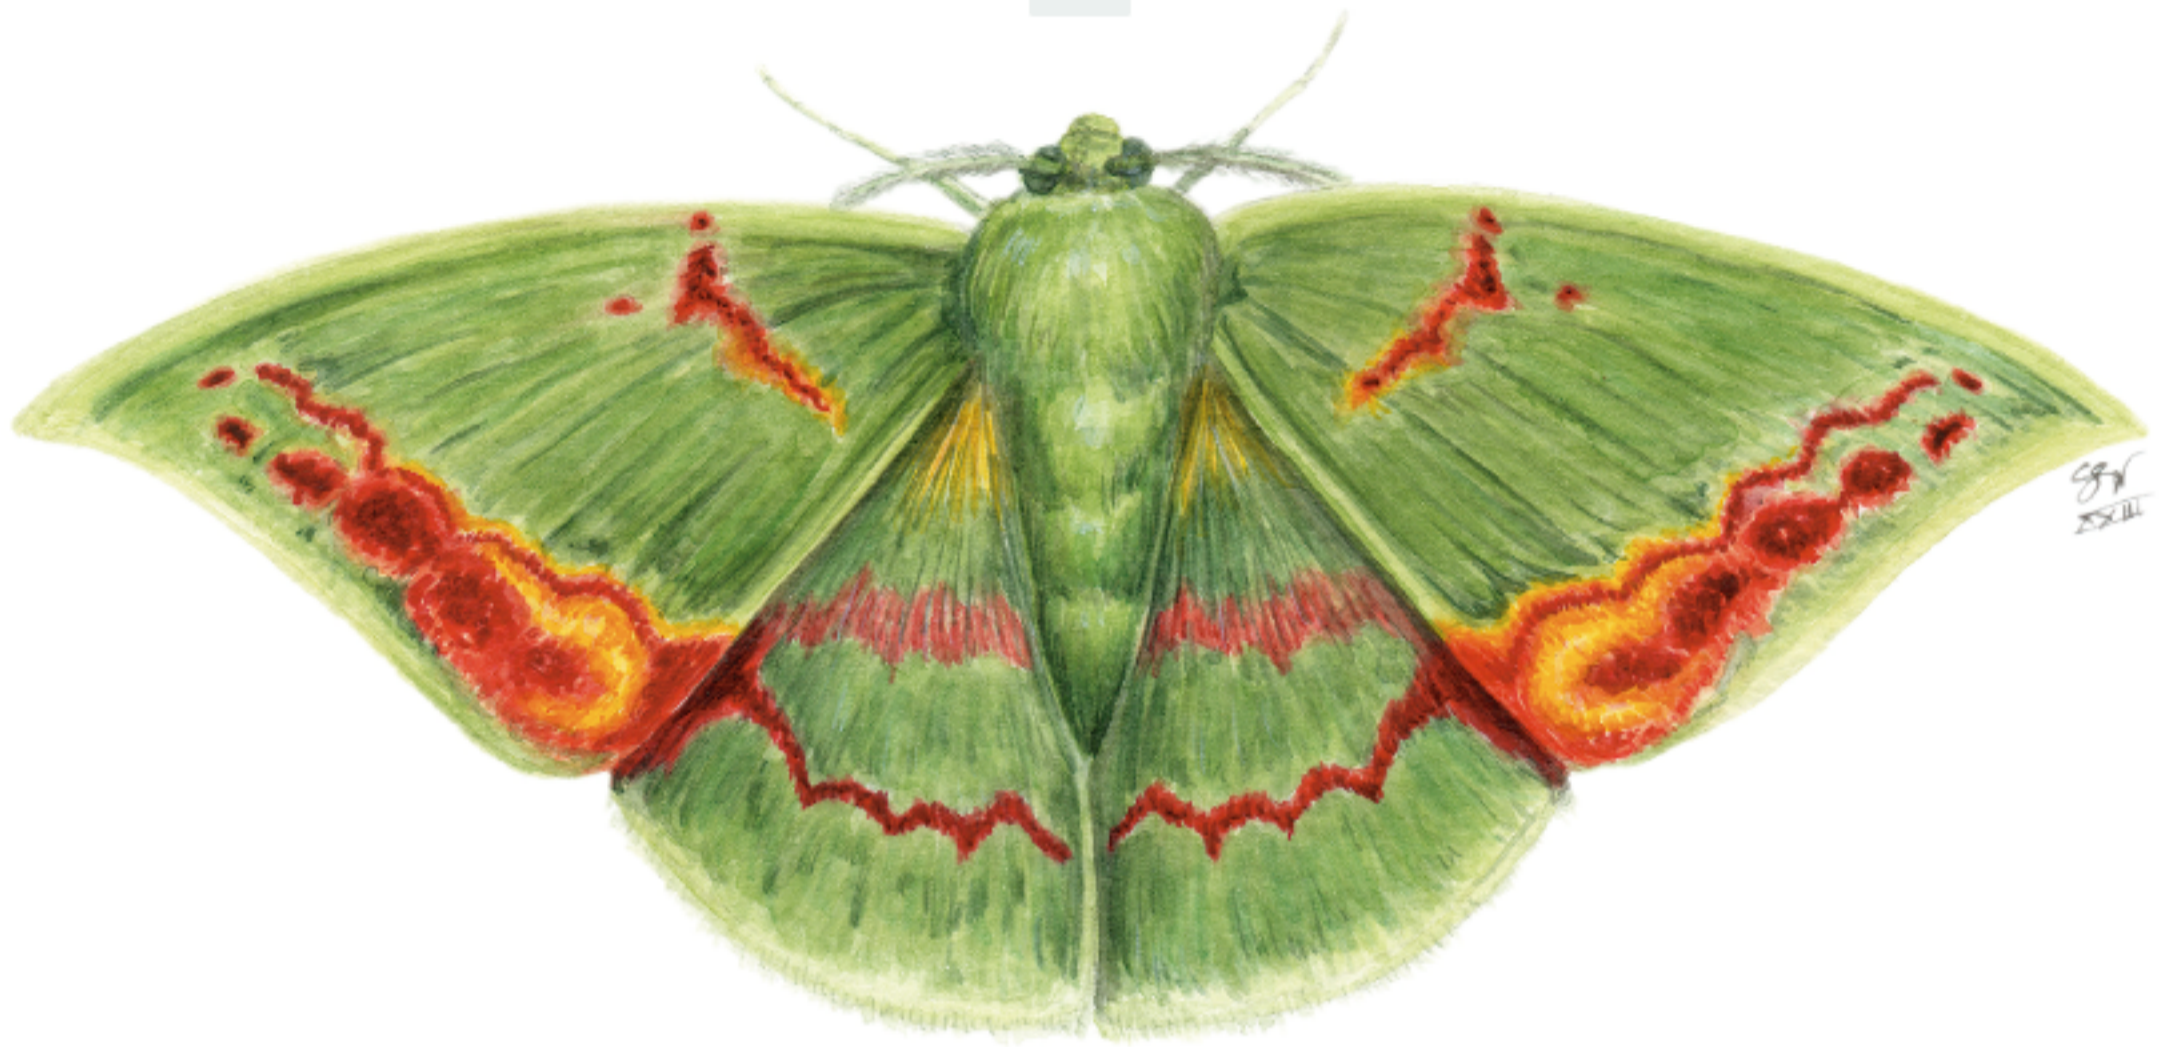

ANIMA

ANIMA

Rhodochlora exquisita

Original artwork: $600.000 COP
Watercolor on 100% cotton paper (15cm x 10cm).

Fine Art print: $65.000 COP
Giclée print | Moab Smooth Rag 315g 100% cotton paper (15cm x 10cm).

Photographic print: $45.000 COP
Giclée print | Moab Lasal 235g Fotográfico mate 100% cellulose paper (15cm x 10cm).