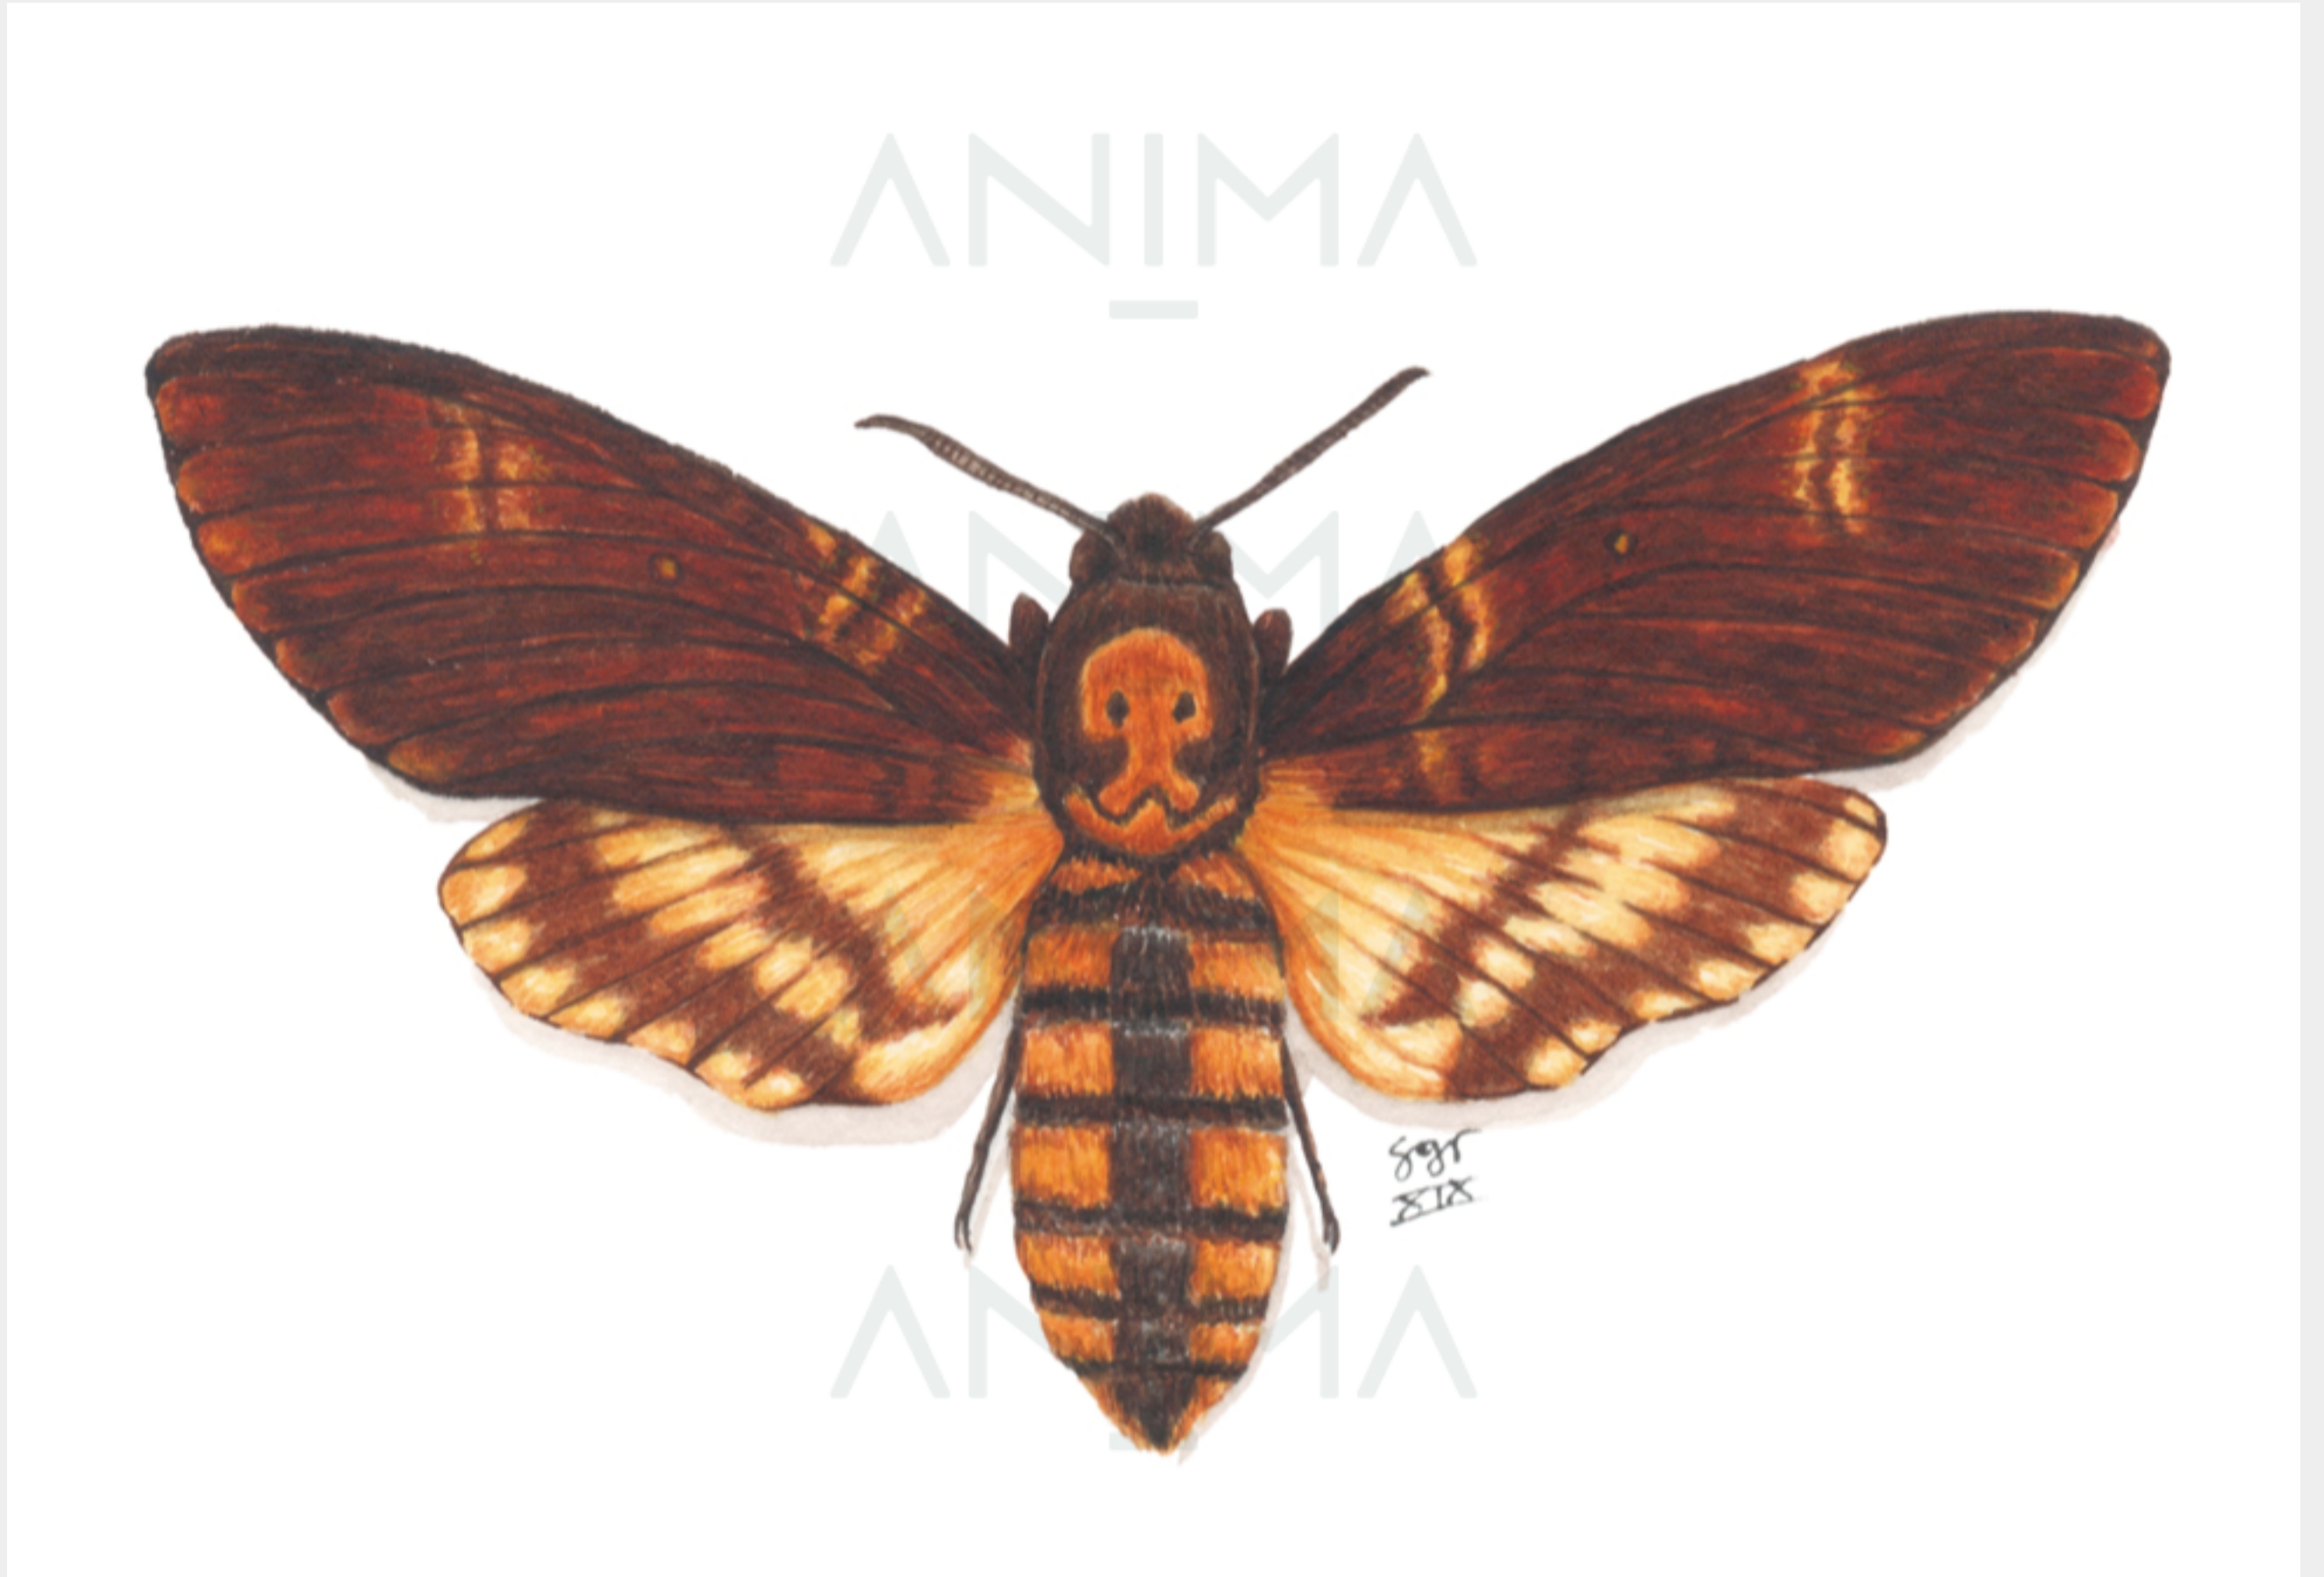

Acherontia styx

Original artwork: SOLD
Watercolor on 100% cotton paper (15cm x 10cm).

Fine Art print: $65.000 COP
Giclée print | Moab Smooth Rag 315g 100% cotton paper (15cm x 10cm).

Photographic print: $45.000 COP
Giclée print | Moab Lasal 235g Fotográfico mate 100% cellulose paper (15cm x 10cm).