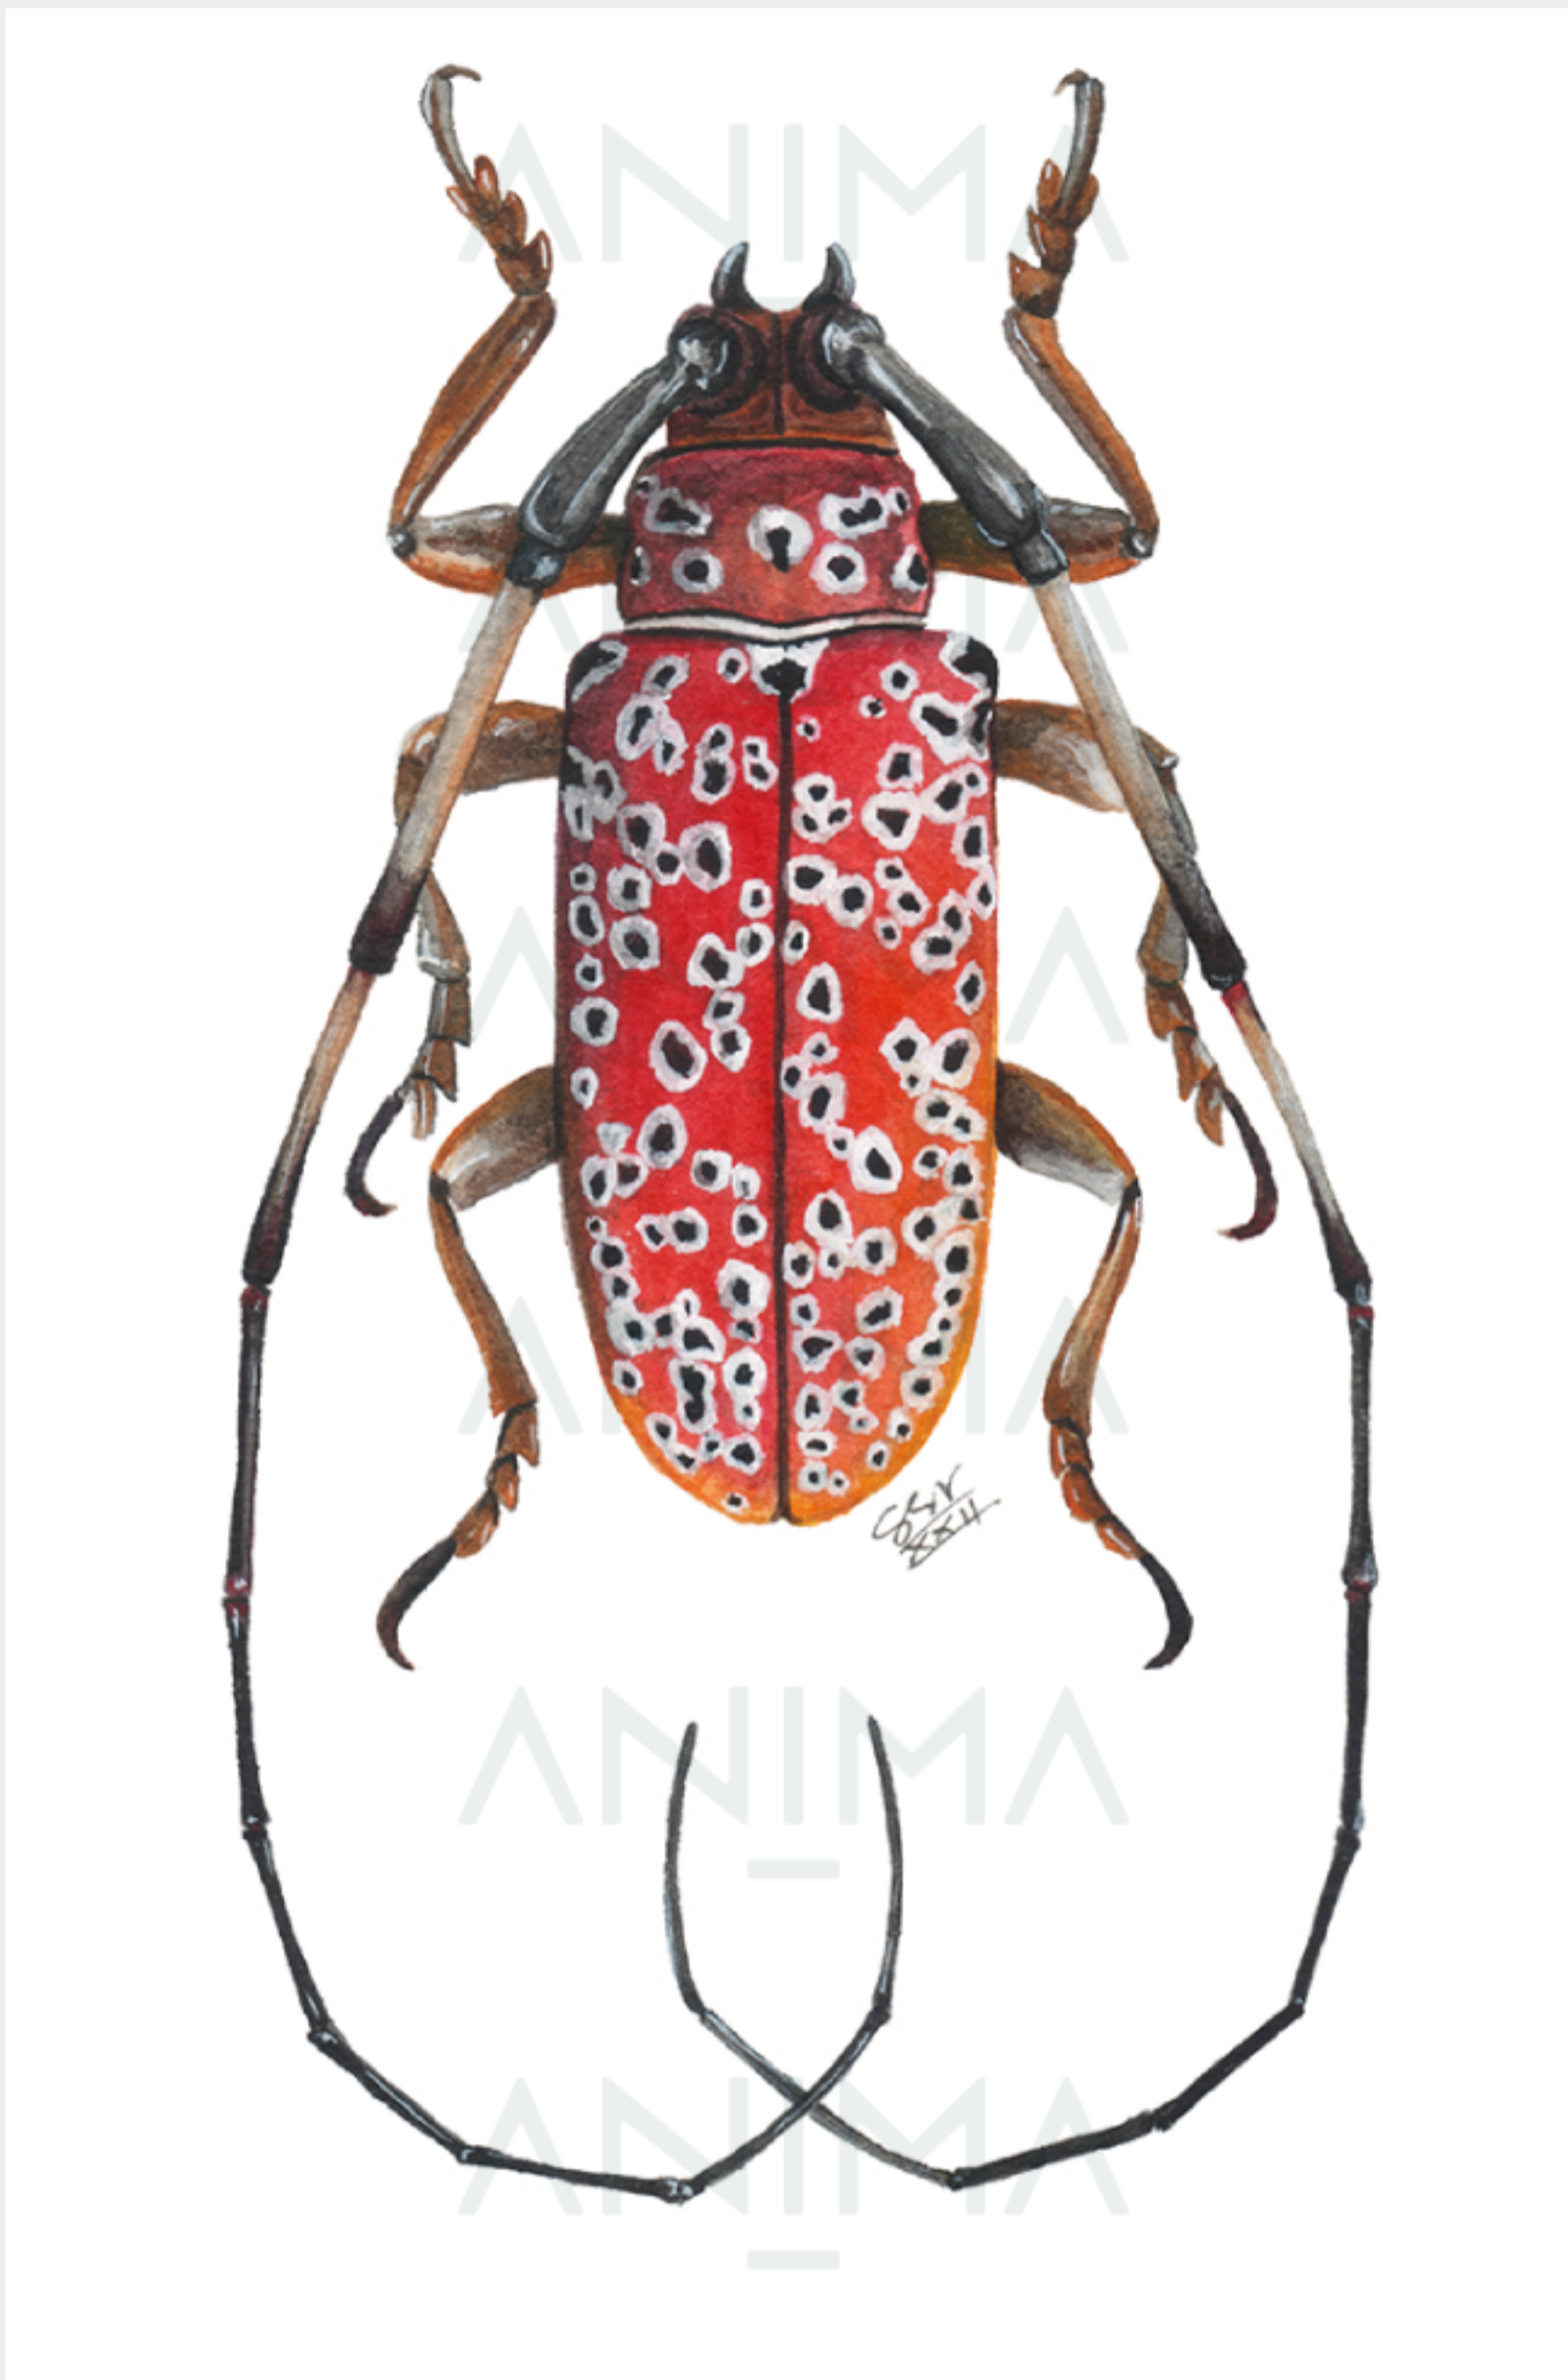

*Amanita virosa*

Original artwork: \$850.000 COP  
*Watercolor on 100% cotton paper (15cm x 15cm).*

Fine Art print: \$75.000 COP  
*Giclée print | Moab Smooth Rag 315g 100% cotton paper (15cm x 15cm).*

Photographic print: \$50.000 COP  
*Giclée print | Moab Lasal 235g Fotográfico mate 100% cellulose paper (15cm x 15cm).*

ANIMA

*Psilocybe azurescens*

Original artwork: \$850.000 COP  
*Watercolor on 100% cotton paper (15cm x 15cm).*

Fine Art print: \$75.000 COP  
*Giclée print | Moab Smooth Rag 315g 100% cotton paper (15cm x 15cm).*

Photographic print: \$50.000 COP  
*Giclée print | Moab Lasal 235g Fotográfico mate 100% cellulose paper (15cm x 15cm).*

*Peritrox marcelae*

Original artwork: SOLD  
*Watercolor on 100% cotton paper (10cm x 15cm).*