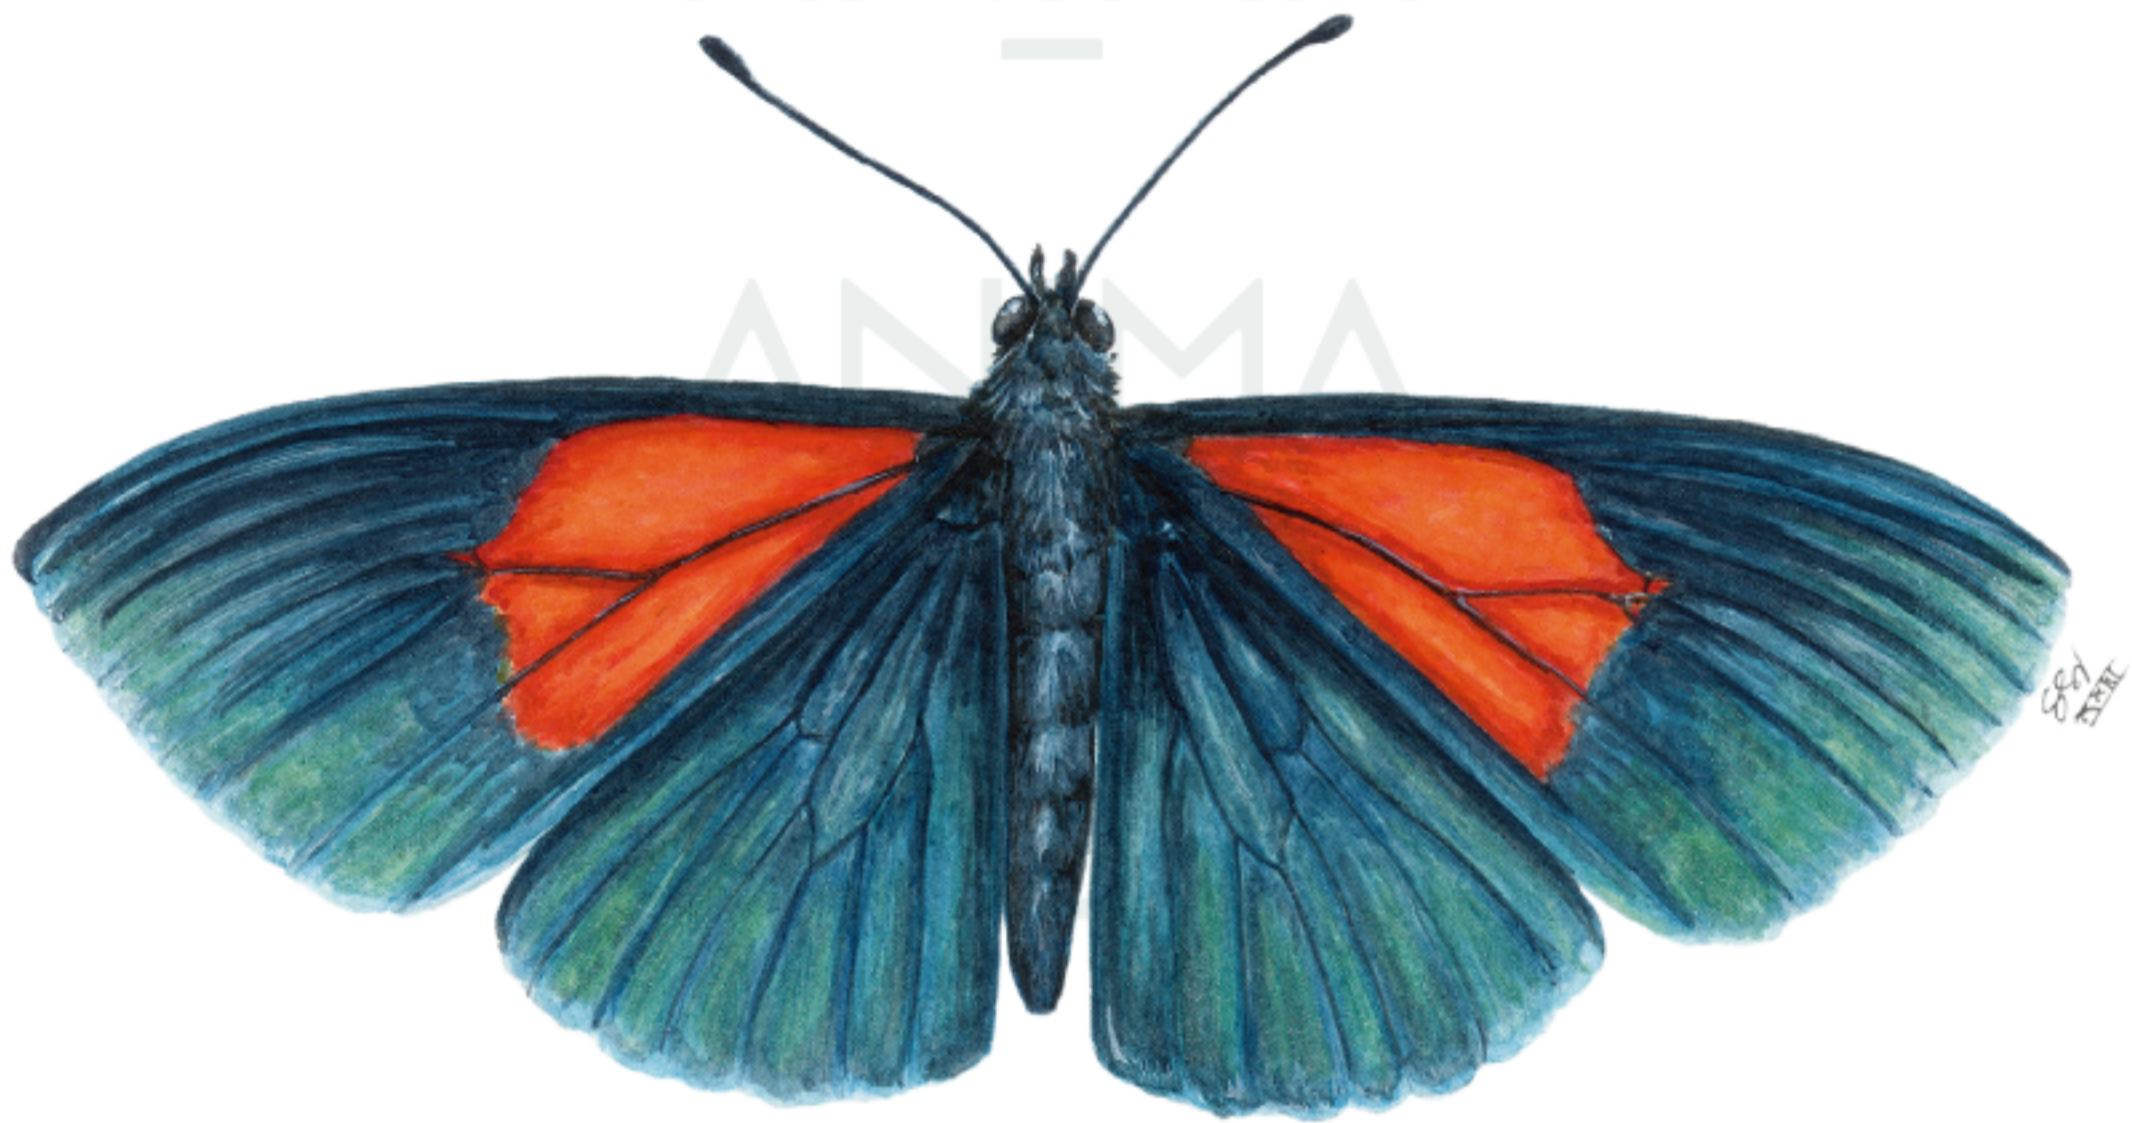

ANIMA

*Artwork catalog  
Originals and prints*

 [anima.eco](#)

 314 6486166 / 300 3060724

 [www.anima.eco](http://www.anima.eco)

*Actinote ozomene*

Original artwork: \$600.000 COP  
*Watercolor on 100% cotton paper (15cm x 10cm).*